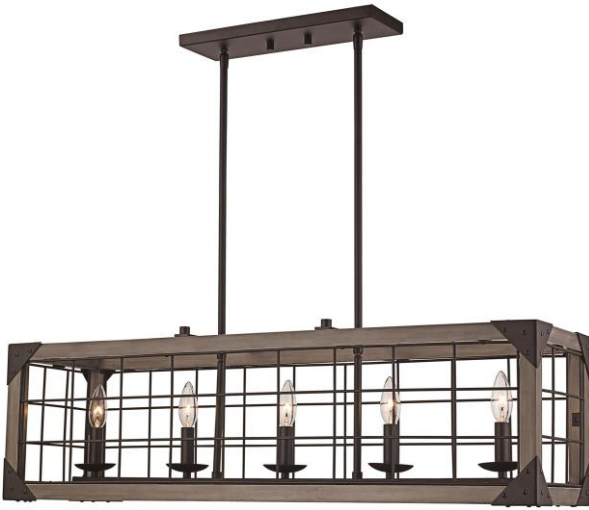

11015

Pendant

Width (in): 10

Height (in): 10-48

Depth (in): 36

Glass Type: n/a

Bulb Type: E12

Number of Bulbs: 5

Wattage: 60

Finish Shown: Rubbed Oil Bronze (ROB)

Available Finishes: Rubbed Oil Bronze (ROB)

UL Listed: Dry

Country of Origin: China

Material: Metal, Electrical

Job Name:

Job Type:

Contact:

Fixture Location:

Quantity:

Additional Notes:

Shipping Box	Width	Height	Depth	Ship Wt	Method	Oversize	Case QTY
Ship QTY: 1 ea					Ground	No	
UPC: by finish		Finish:		Warranty: 1 year limited parts, repair, and replacement			